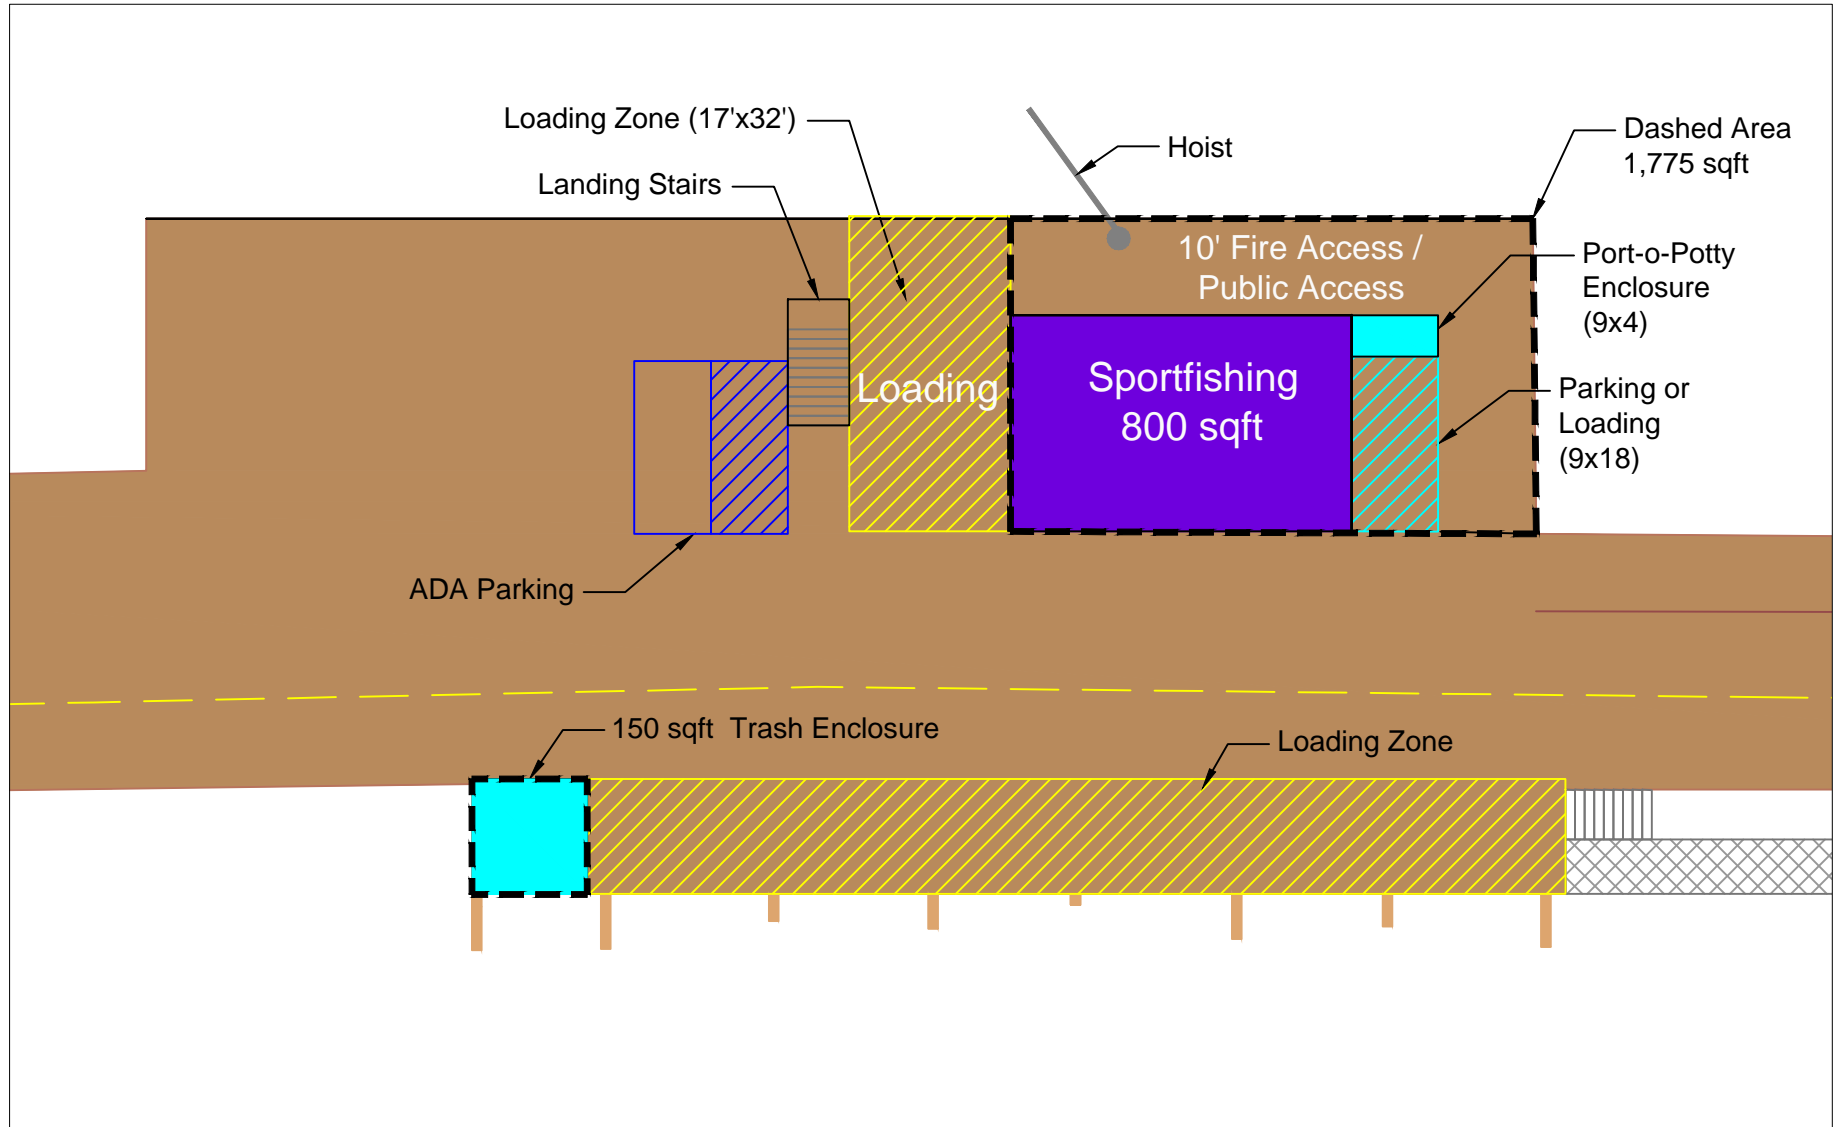

FIGURE 3: PROPOSED SPORTFISHING LEASE SITE

Total Footprint: 1,925 Square Feet

Port San Luis Harbor District
HARFORD PIER PODS 1 & 2

August 6, 2019
Scale: NTS