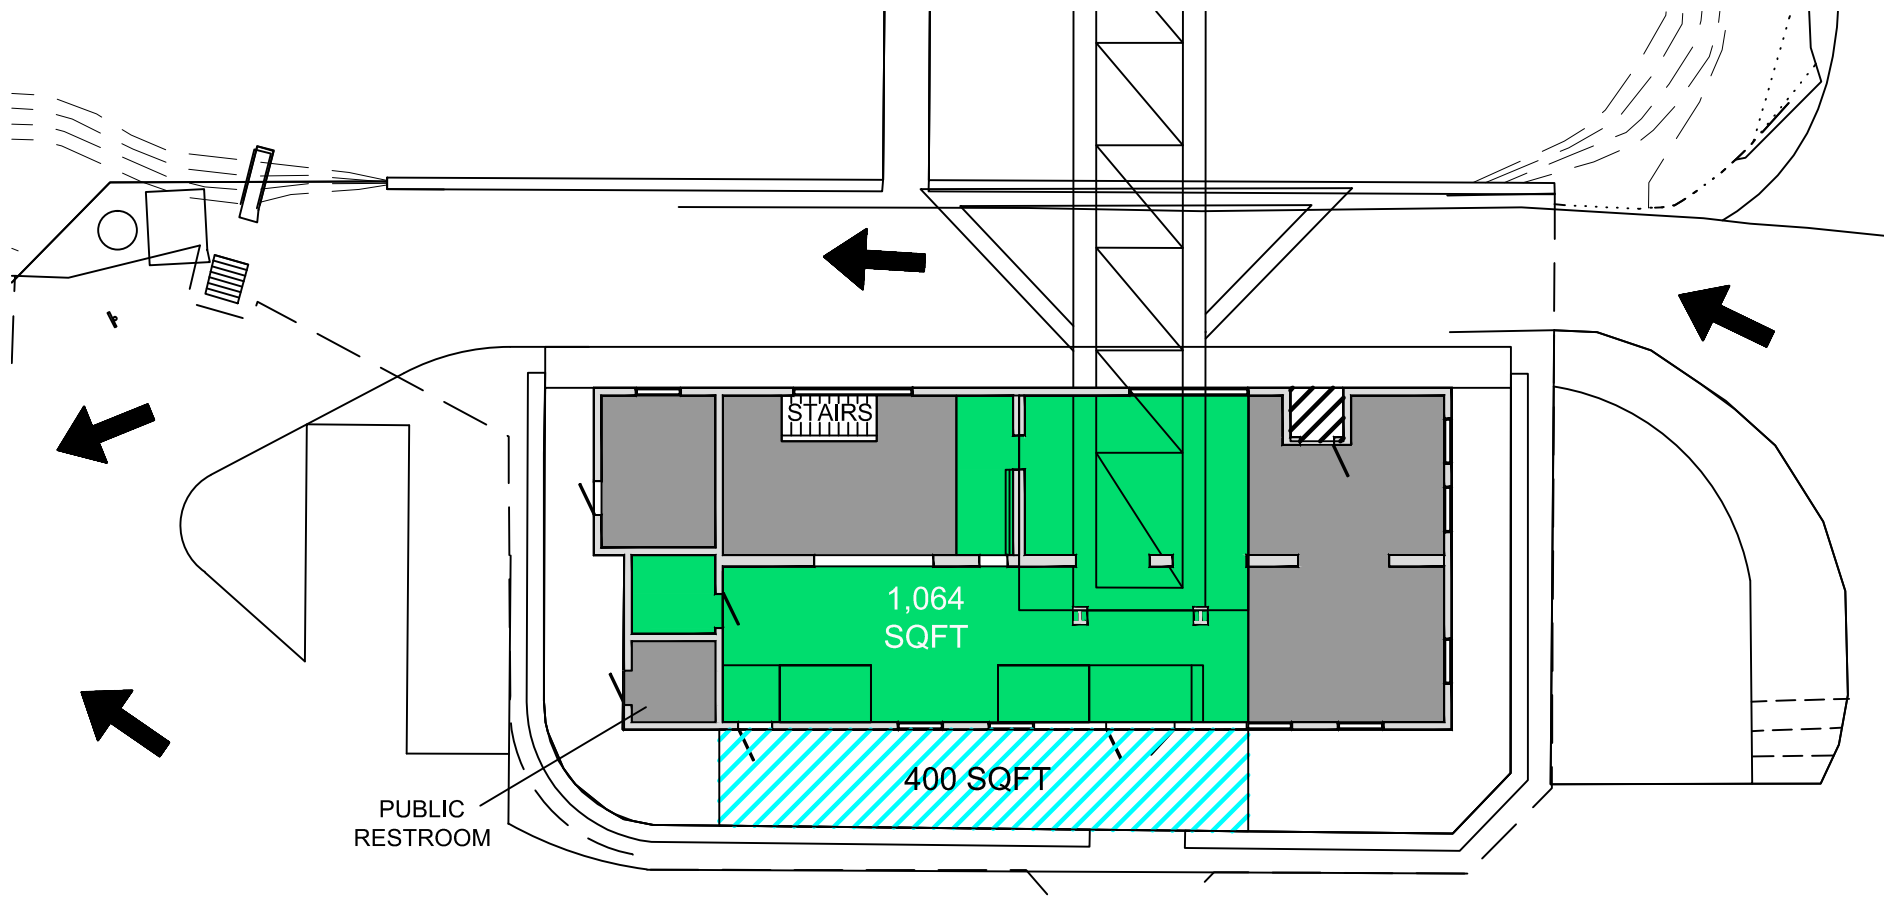

MARKET LEASE SITE

-  LEASE SITE
-  NON-EXCLUSIVE PATIO / ADA WALKWAY

Port San Luis Harbor District  
TRAILER BOAT LAUNCH BUILDING

Dec. 7, 2018  
Scale: NTS